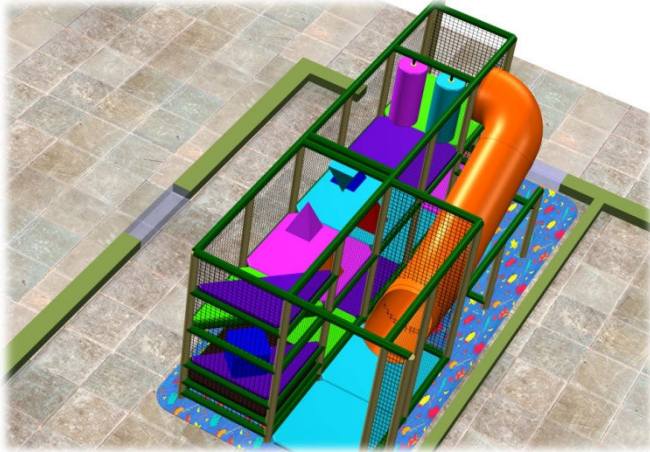

**Manufacturers of
Custom Commercial Play Systems
for your Business**

Tel: 604.357.3344 Fax: 604.464.5514 info@orcacoastplay.com

Play Systems for 10 – 50 children

OC100

Dimensions: 20' x 8'
Height: 8'2"
Activities: 5
Theme: Original
Colors: Unlimited
Capacity: 28 children

Description:

This compact yet attractive system is ideal for any business looking to occupy children for 30 mins to an hour. Children can climb, slide, squeeze and navigate their way around this colorful and safe playground while mom or dad, have coffee, workout, do laundry or shop.