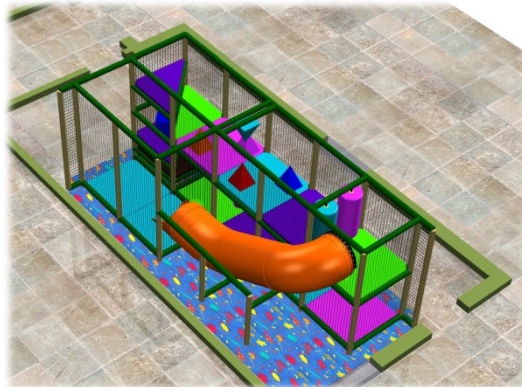

**Manufacturers of
Custom Commercial Play Systems
for your Business**

Tel: 604.357.3344 Fax: 604.464.5514 info@orcacoastplay.com

Play Systems for 10 – 50 children

OC100

Dimensions: 20' x 8'
Height: 8'2"
Activities: 5
Theme: Original
Colors: Unlimited
Capacity: 28 children

Description:

This compact yet attractive system is ideal for any business looking to occupy children for 30 mins to an hour. Children can climb, slide, squeeze and navigate their way around this colorful and safe playground while mom or dad, have coffee, workout, do laundry or shop.

Ideal for:

Dental offices, fitness Centers, coffee houses, toy stores, furniture or automotive stores, Laundromats and more.

* Price is supply only and subject to change without notice