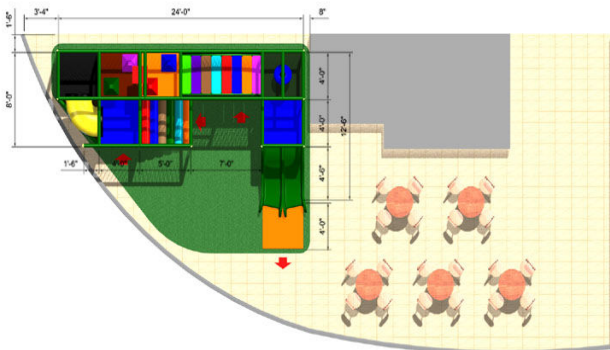

Manufacturers of
Custom Commercial Play Systems
for your Business

Tel: 604.357.3344 Fax: 604.464.5514 info@orcacoastplay.com

Play Systems for 10 – 50 children

OC 102

Dimensions: 24'x 12'
Height: 9'2"
Activities: 9
Theme: Original
Colors: Unlimited
Capacity: 28 children

Description:

This compact yet attractive system is ideal for any business looking to occupy children for 30 mins to an hour. Children can climb, slide, squeeze and navigate their way around this colorful and safe playground while mom or dad, have coffee, workout, do laundry or shop.