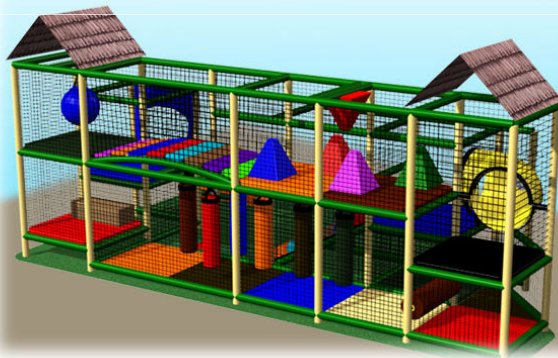

Manufacturers of
Custom Commercial Play Systems
for your Business

Tel: 604.357.3344 Fax: 604.464.5514 info@orcacoastplay.com

Play Systems for 10 – 50 children

OC 102

Dimensions: 24'x 12'
Height: 9'2"
Activities: 9
Theme: Original
Colors: Unlimited
Capacity: 28 children

Description:

This compact yet attractive system is ideal for any business looking to occupy children for 30 mins to an hour. Children can climb, slide, squeeze and navigate their way around this colorful and safe playground while mom or dad, have coffee, workout, do laundry or shop.

Ideal for:

Dental offices, fitness Centers, coffee houses, toy stores, furniture or automotive stores, Laundromats and more.

* Price is supply only and subject to change without notice

www.orcacoastplay.com