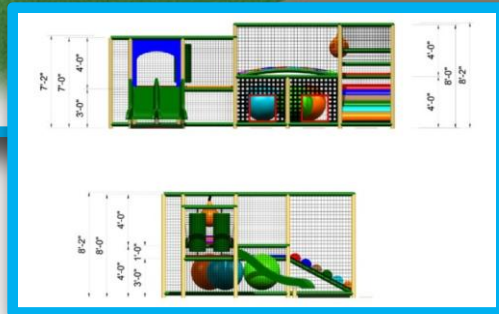

OC103

Dimensions : 20' x 13'

Height : 9'2"

Activities : 9

Theme : Original

Colors : Unlimited

Est. Capacity : 18 children

Description : This compact yet attractive system is ideal for any business looking to occupy children for 30 minutes to an hour. Children can climb, slide, squeeze and navigate their way around this colorful and safe playground while mom or dad have coffee, workout, do laundry or shop.

Ideal for : Dental offices, fitness centers, coffee houses, toy stores, furniture or automotive stores, laundry shops and more.