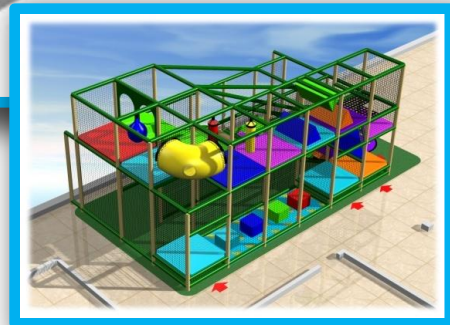

OC106

Dimensions : 24' x 13'-5

Height : 11'-2

Activities : 13

Theme : Original

Colors : Unlimited

Est. Capacity : 25 children

Description : This safe piece of recreation is suitable for any business. This solid and secure equipment will keep children satisfied with its multiple activities to play with inside.

Ideal for : Birthday party centers, entertainment centers, cinemas and so much more.