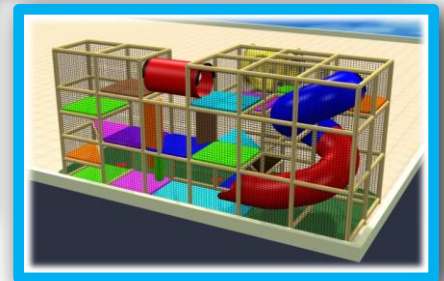

OC107

- Dimensions** : 24' x 8'
Height : 11'-2"
Activities : 13
Theme : Original
Colors : Unlimited
Est. Capacity : 22 children
Description : This small set is a vibrant design that children can safely enjoy their time with a couple of activities set in this piece of equipment. Parents can sit back, relax and watch their kids play in a secure environment.
Ideal for : Birthday party centers, entertainment centers, cinemas and so much more.