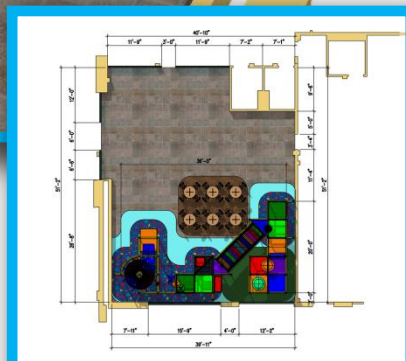

## OC207

- Dimensions** : 36' x 20'  
**Height** : 19'  
**Activities** : Spiral slide, giant balls, cave crawl pyramid, suspension bridge, horizontal roller squeeze and more!  
**Theme** : Original  
**Colors** : Unlimited  
**Est. Capacity** : 60 children