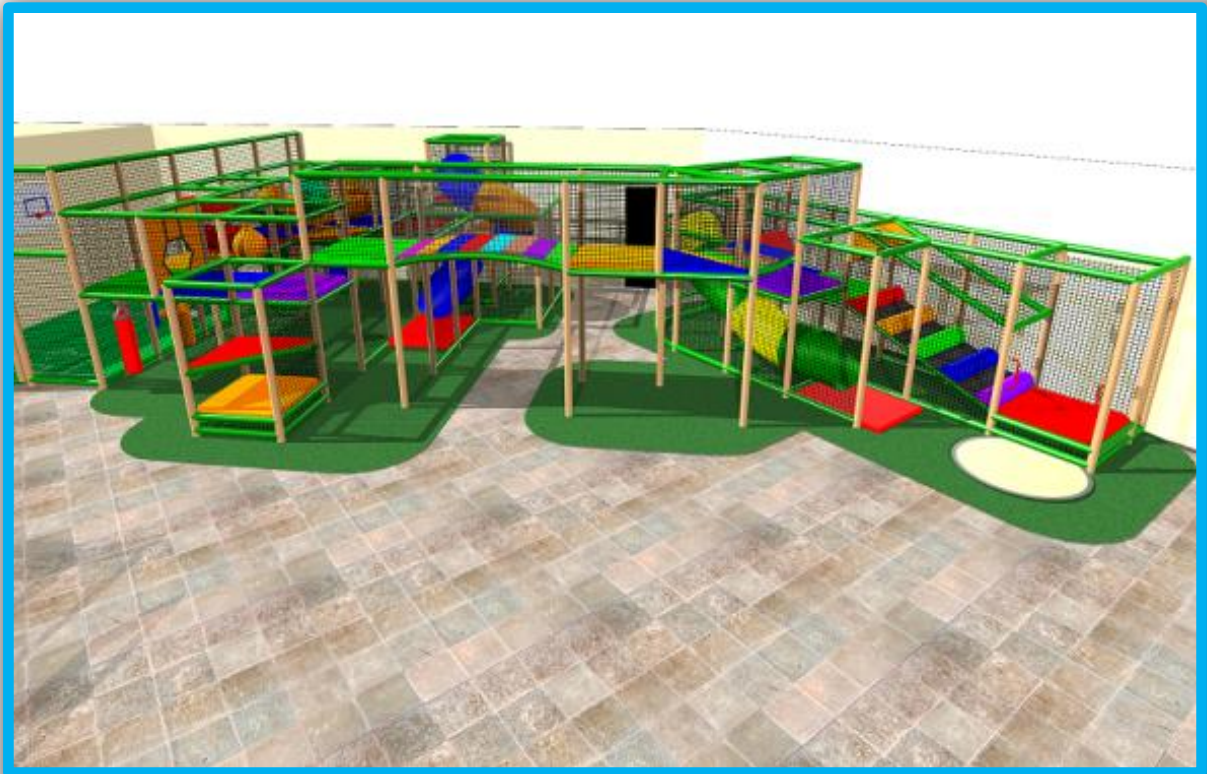

OC208

- Dimensions** : 44' x 20'
Height : 11'
Activities : Punch bags, moonwalk, spiral slide, triangle climb, peek-a-boo panel, muddle balls, suspension bridge
Theme : Original
Colors : Unlimited
Est. Capacity : 92 children