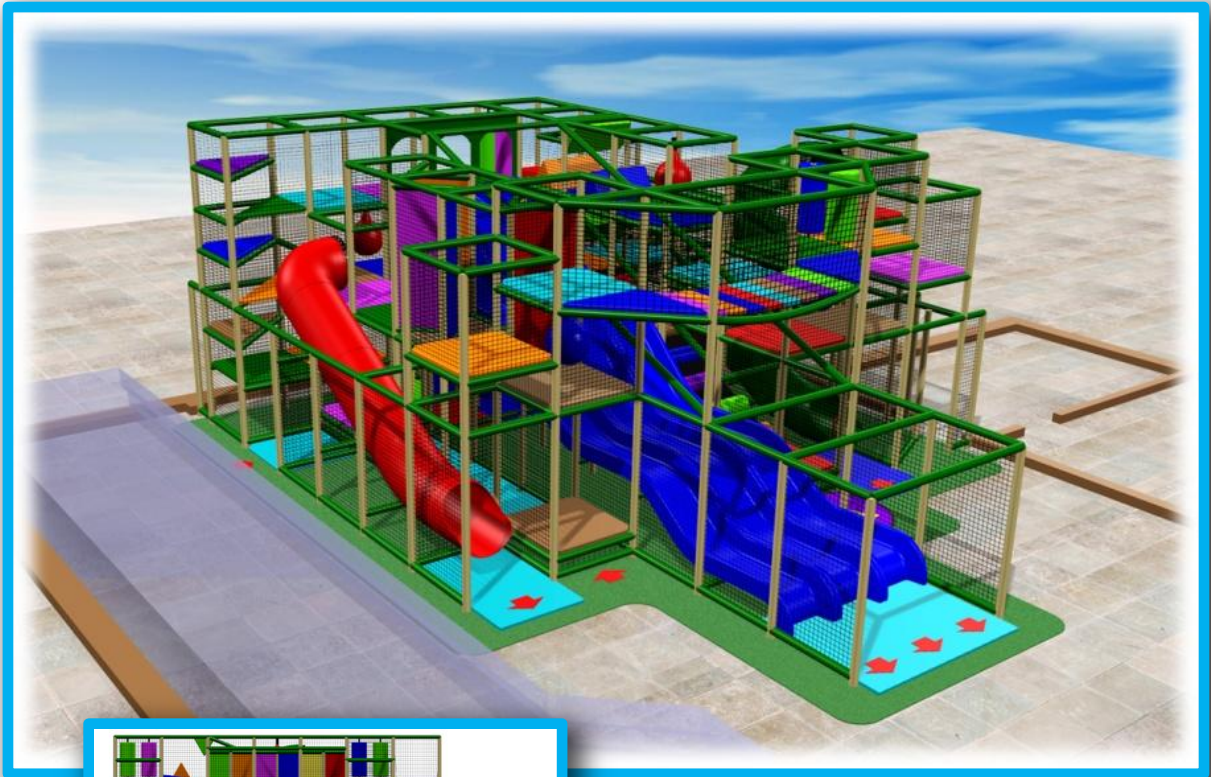

OC301

Dimensions : 28' x 36'

Height : 15'-10"

Activities : 23

Theme : Original

Colors : Unlimited

Est. Capacity : 130 children

Description : This action packed obstacle will draw the attention from kids afar! Rollers, spiral and speed slides, moon walk and much more will add adventure and excitement to their day.

Ideal for : Community centers, birthday facilities, cinemas , shopping centers and much much more.