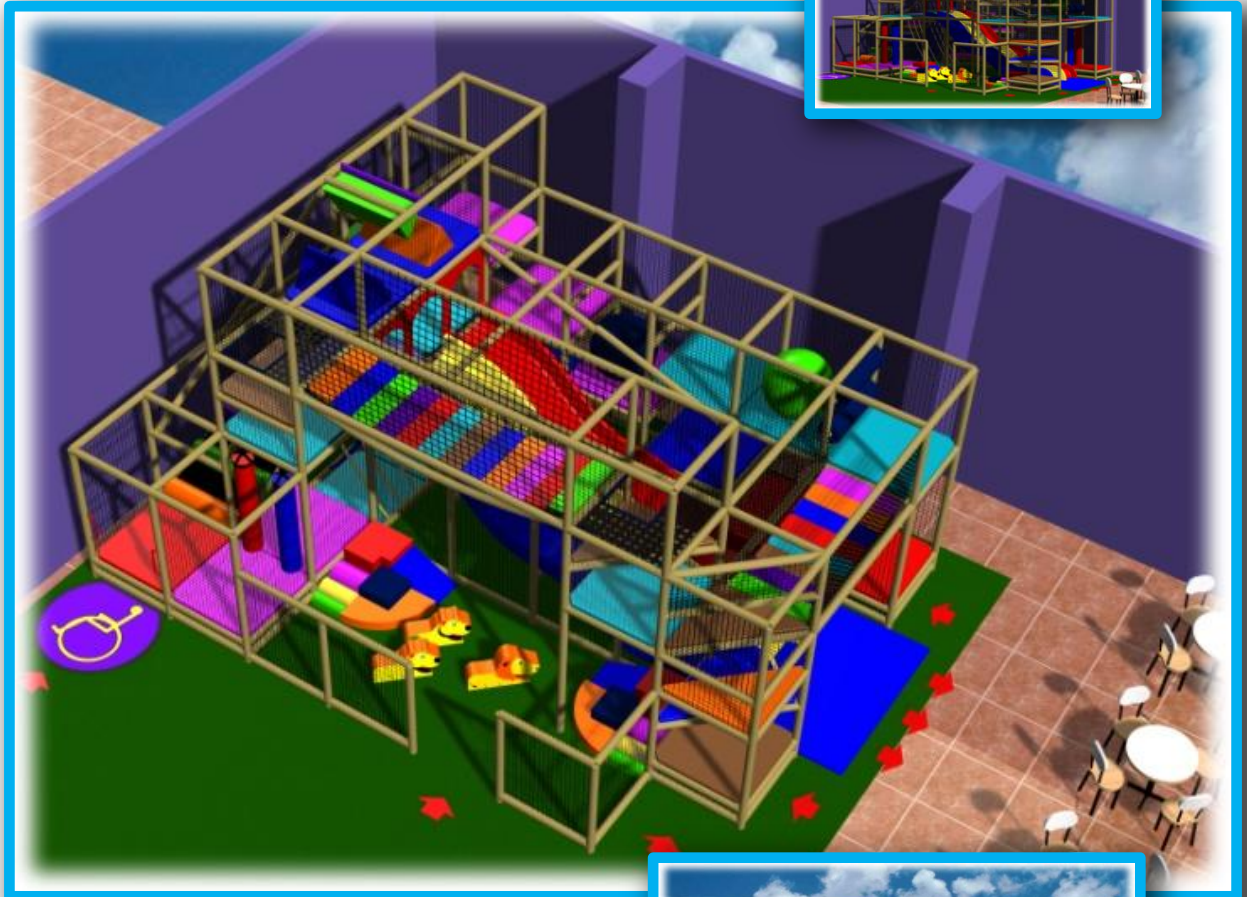

## OC305

**Dimensions** : 20' x 28'

**Height** : 15'

**Activities** : 20

**Theme** : Original

**Colors** : Unlimited

**Est. Capacity** : 100-150 children

**Description** : This large colorful and fun filled playground can entertain 100-150 children. It's many activities and very spacious set benefits the children with more room to play and enjoy themselves.

**Ideal for** : Birthday party centers, community centers, cinemas, shopping malls and so much more.