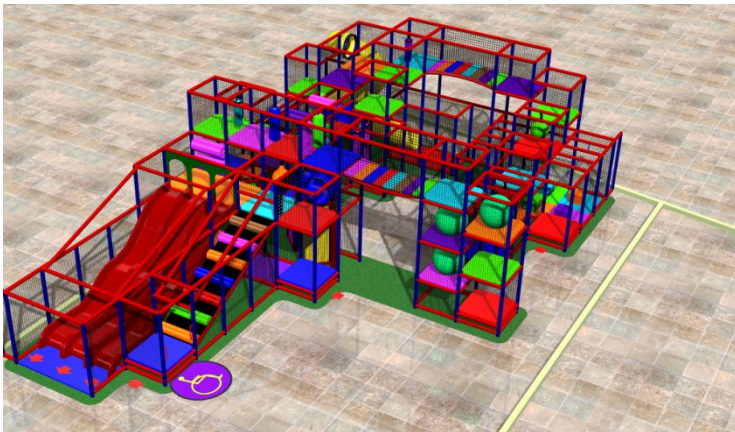

Manufacturers of
Custom Commercial Play Systems
for your Business

Tel: 604.357.3344 Fax: 604.464.5514 info@orcacoastplay.com

Play Systems for 150+ children

OC 506

Dimensions: 52' x 32'
Height: 16'
Activities: 31
Theme: Original Series
Colors: Fully optional
Capacity: 180 children

Description: The sprawling yet open concept play system is ideal for any facility that has a need to keep a large amount of children busy while maintaining excellent site lines for parents and staff. A well rounded activity group compliments the good value offered by this design style.

Ideal for: FEC's, Bowling facility or community Center.

* Price is supply only and subject to change without notice

www.orcacoastplay.com