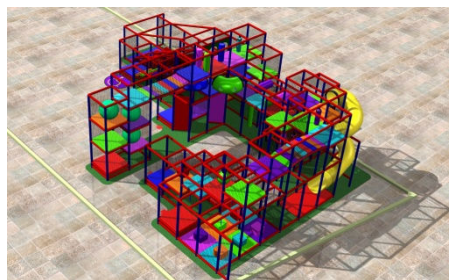

Manufacturers of
Custom Commercial Play Systems
for your Business

Tel: 604.357.3344 Fax: 604.464.5514 info@orcacoastplay.com

Play Systems for 150+ children

OC 506

Dimensions: 52' x 32'
Height: 16'
Activities: 31
Theme: Original Series
Colors: Fully optional
Capacity: 180 children

Description: The sprawling yet open concept play system is ideal for any facility that has a need to keep a large amount of children busy while maintaining excellent site lines for parents and staff. A well rounded activity group compliments the good value offered by this design style.

Ideal for: FEC's, Bowling facility or community Center.

* Price is supply only and subject to change without notice

www.orcacoastplay.com