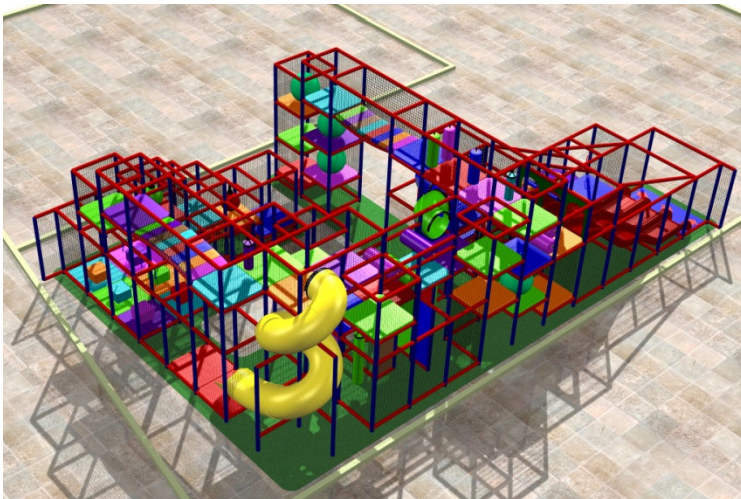

Manufacturers of
Custom Commercial Play Systems
for your Business

Tel: 604.357.3344 Fax: 604.464.5514 info@orcacoastplay.com

Play Systems for 150+ children

OC 506

Dimensions: 52' x 32'
Height: 16'
Activities: 31
Theme: Original Series
Colors: Fully optional
Capacity: 180 children

Description: The sprawling yet open concept play system is ideal for any facility that has a need to keep a large amount of children busy while maintaining excellent site lines for parents and staff. A well rounded activity group compliments the good value offered by this design style.

Ideal for: FEC's, Bowling facility or community Center.

* Price is supply only and subject to change without notice

www.orcacoastplay.com