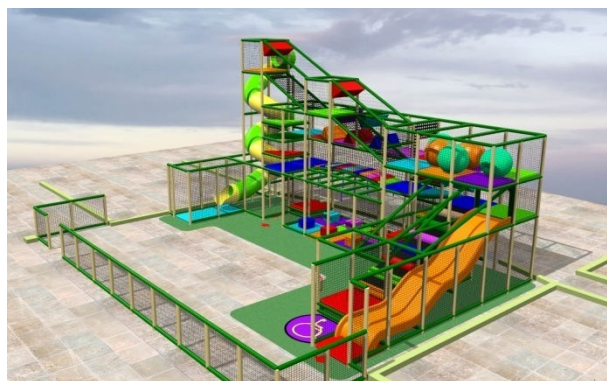

Manufacturers of
Custom Commercial Play Systems
for your Business

Tel: 604.357.3344 Fax: 604.464.5514 info@orcacoastplay.com

Play Systems for 100 – 150 children

OC300

Dimensions: 40' x 24'
Height: 23' 2"
Activities: 20
Theme: JUNGLE FORT
Colors: Unlimited
Capacity: 106 children

Description:

This compact yet attractive system is ideal for any business looking to occupy children for 30 mins to an hour. Children can climb, slide, squeeze and navigate their way around this colorful and safe playground while mom or dad, have coffee, workout, do laundry or shop.

Ideal for:

FEC, CEC, Community Centers, Cinemas, larger coffee houses, Birthday Party Facilities, Retail, Bowling Centers, Museums and many, many more.

* Price is supply only and subject to change without notice