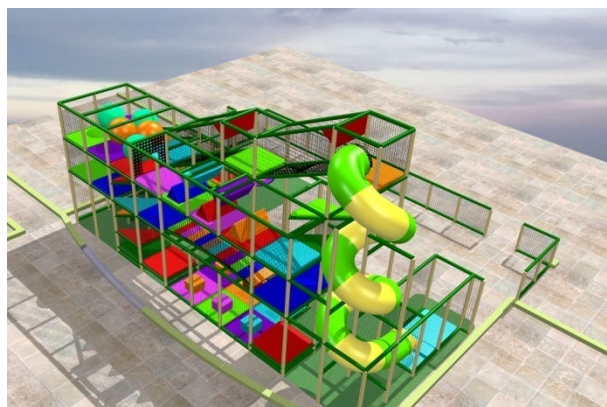

Manufacturers of
Custom Commercial Play Systems
for your Business

Tel: 604.357.3344 Fax: 604.464.5514 info@orcacoastplay.com

Play Systems for 100 – 150 children

OC300

Dimensions: 40' x 24'
Height: 23' 2"
Activities: 20
Theme: JUNGLE FORT
Colors: Unlimited
Capacity: 106 children

Description:

This compact yet attractive system is ideal for any business looking to occupy children for 30 mins to an hour. Children can climb, slide, squeeze and navigate their way around this colorful and safe playground while mom or dad, have coffee, workout, do laundry or shop.

Ideal for:

FEC, CEC, Community Centers, Cinemas, larger coffee houses, Birthday Party Facilities, Retail, Bowling Centers, Museums and many, many more.

* Price is supply only and subject to change without notice