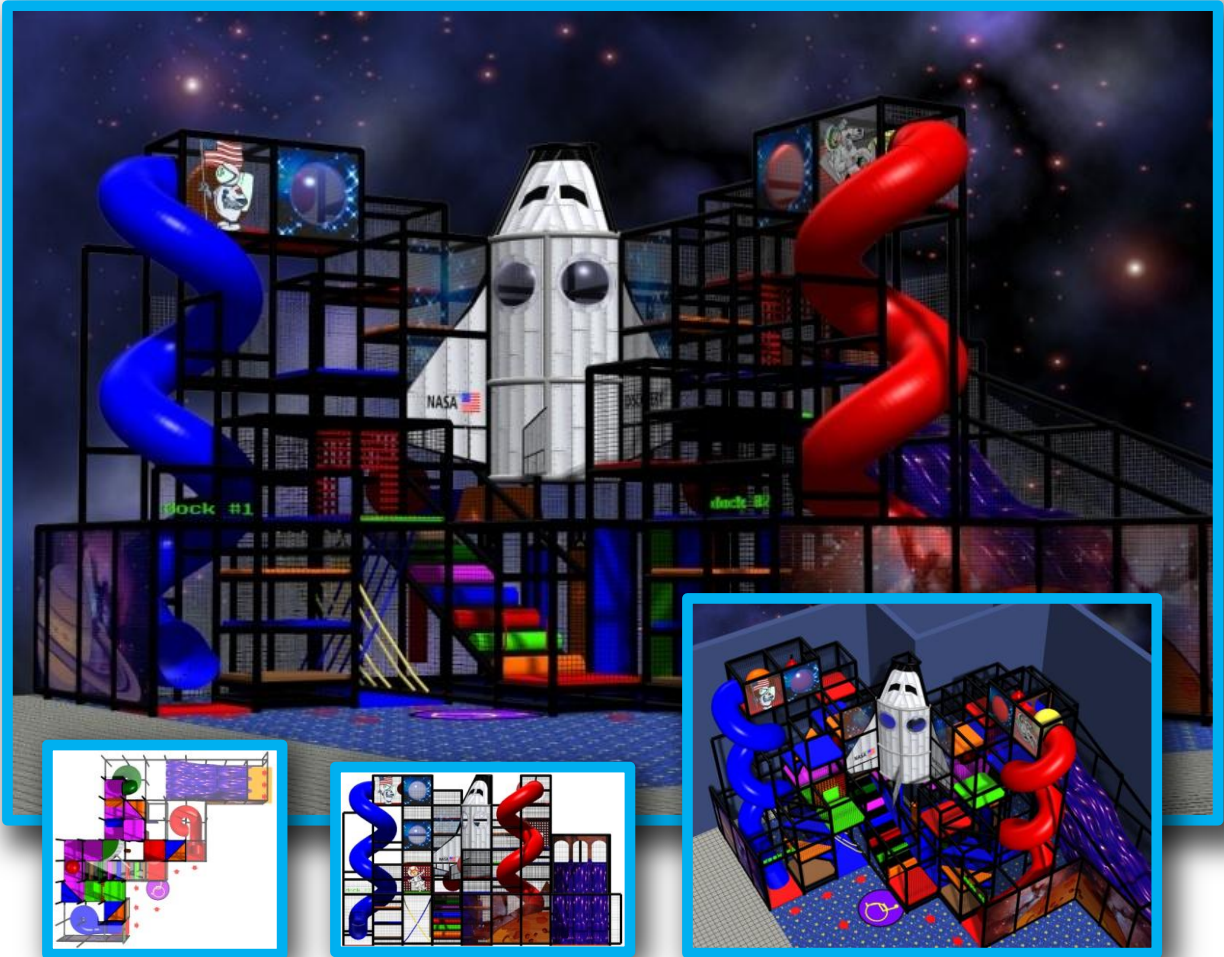

Manufacturers of  
Custom Commercial Play Systems  
for your Business

Tel: 604.357.3344 Fax: 604.464.5514 info@orcacoastplay.com

**Dimensions** : 32' x 40'  
**Height** : 23'2"  
**Activities** : 40  
**Theme** : Space  
**Colors** : Unlimited  
**Est. Capacity** : 223 children

**Description** : This large but open design is ideal for any business looking to set up a facility that is approximately 10,000 square feet . Children can climb, slide, squeeze and navigate their way around this colorful and safe playground while mom or dad sit back and relax for a few hours.

**Ideal for** : Birthday party centers, entertainment centers, cinemas and so much more.

## OC501TMS "Space"