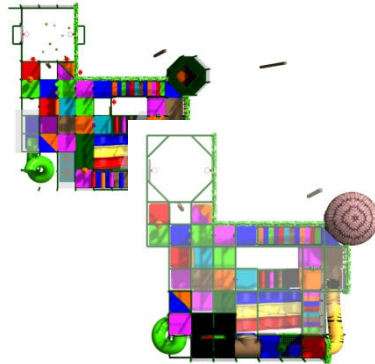

Manufacturers of
Custom Commercial Play Systems
for your Business

Tel: 604.357.3344 Fax: 604.464.5514 info@orcacoastplay.com

OC503TMS

Play Systems for 150+ children

Dimensions:	40' x 41'
Height:	15'9"
Activities:	31
Theme:	MAYAN
Colors:	Unlimited
Est Price:	\$149,000 USD
Capacity:	200 children

Description:

This compact yet attractive system is ideal for any business looking to occupy children on an unlimited time basis. Children can climb, slide, squeeze and navigate their way around this colorful and safe playground while mom or dad, have coffee, workout, do laundry or shop.