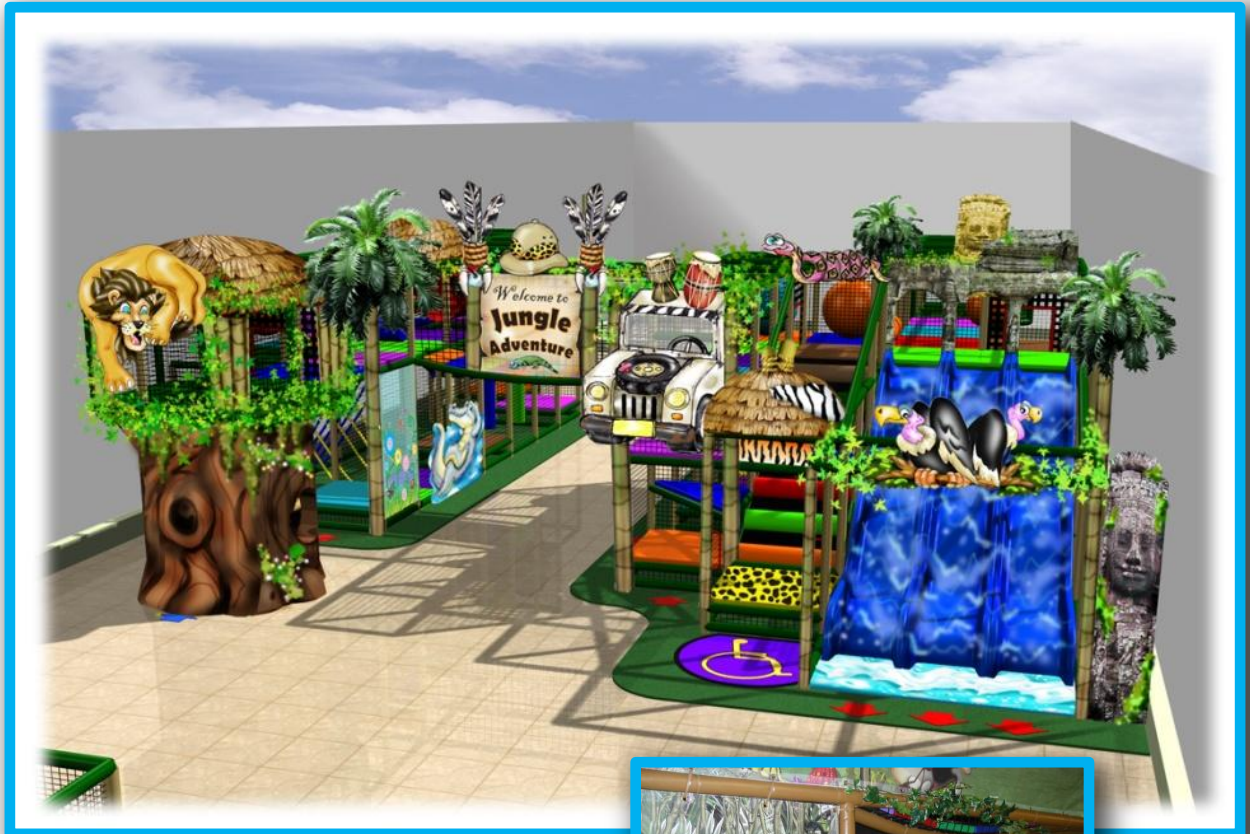

Manufacturers of
Custom Commercial Play Systems
for your Business

Tel: 604.357.3344 Fax: 604.464.5514 info@orcacoastplay.com

OC506TMS "Safari"

- Dimensions** : 50' x 40'
- Height** : 12'2"
- Activities** : 30
- Theme** : Safari Jungle
- Colors** : Unlimited
- Est. Capacity** : 150 children

Description : With every turn in this playground there is something new to see. Kids will delight in the creatures, slides, chutes and climbs. A beautiful compliment to you well thought out center, this playground will generate and keep them returning far beyond your competition.

Ideal for : FEC, CEC, community centers, birthday party centers, bowling alleys and more!