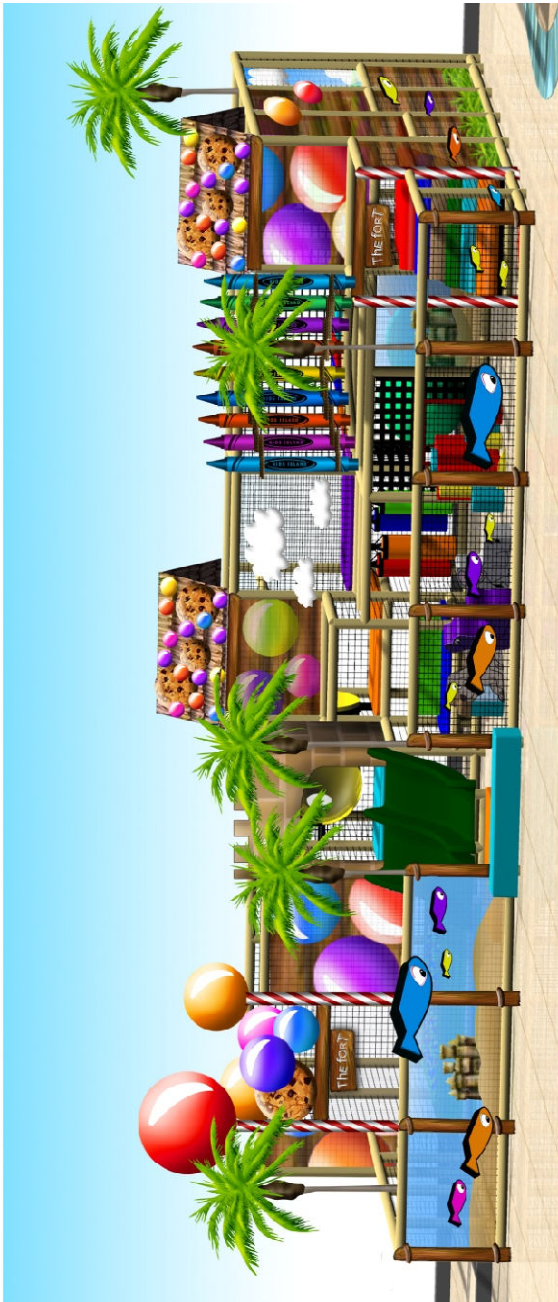

Manufacturers of
Custom Commercial Play Systems
for your Business

Tel: 604.357.3344 Fax: 604.464.5514 info@orcacoastplay.com

Play Systems for 50-100 children

OCTOD01TMS

Dimensions: 32' x 20'

Height: 8'

Activities: 23

Theme: Candyland Lane

Colors: Unlimited

Capacity: 40

Description:

A uniquely themed toddler structure that will appeal to children like a chocolate factory. Kids can get in romp around and have cotton candy dreams and chocolate slides.

Ideal for:

Retail environments, toy stores, birthday centers, cinemas and much much more.

* Price is supply only and subject to change without notice

www.orcacoastplay.com